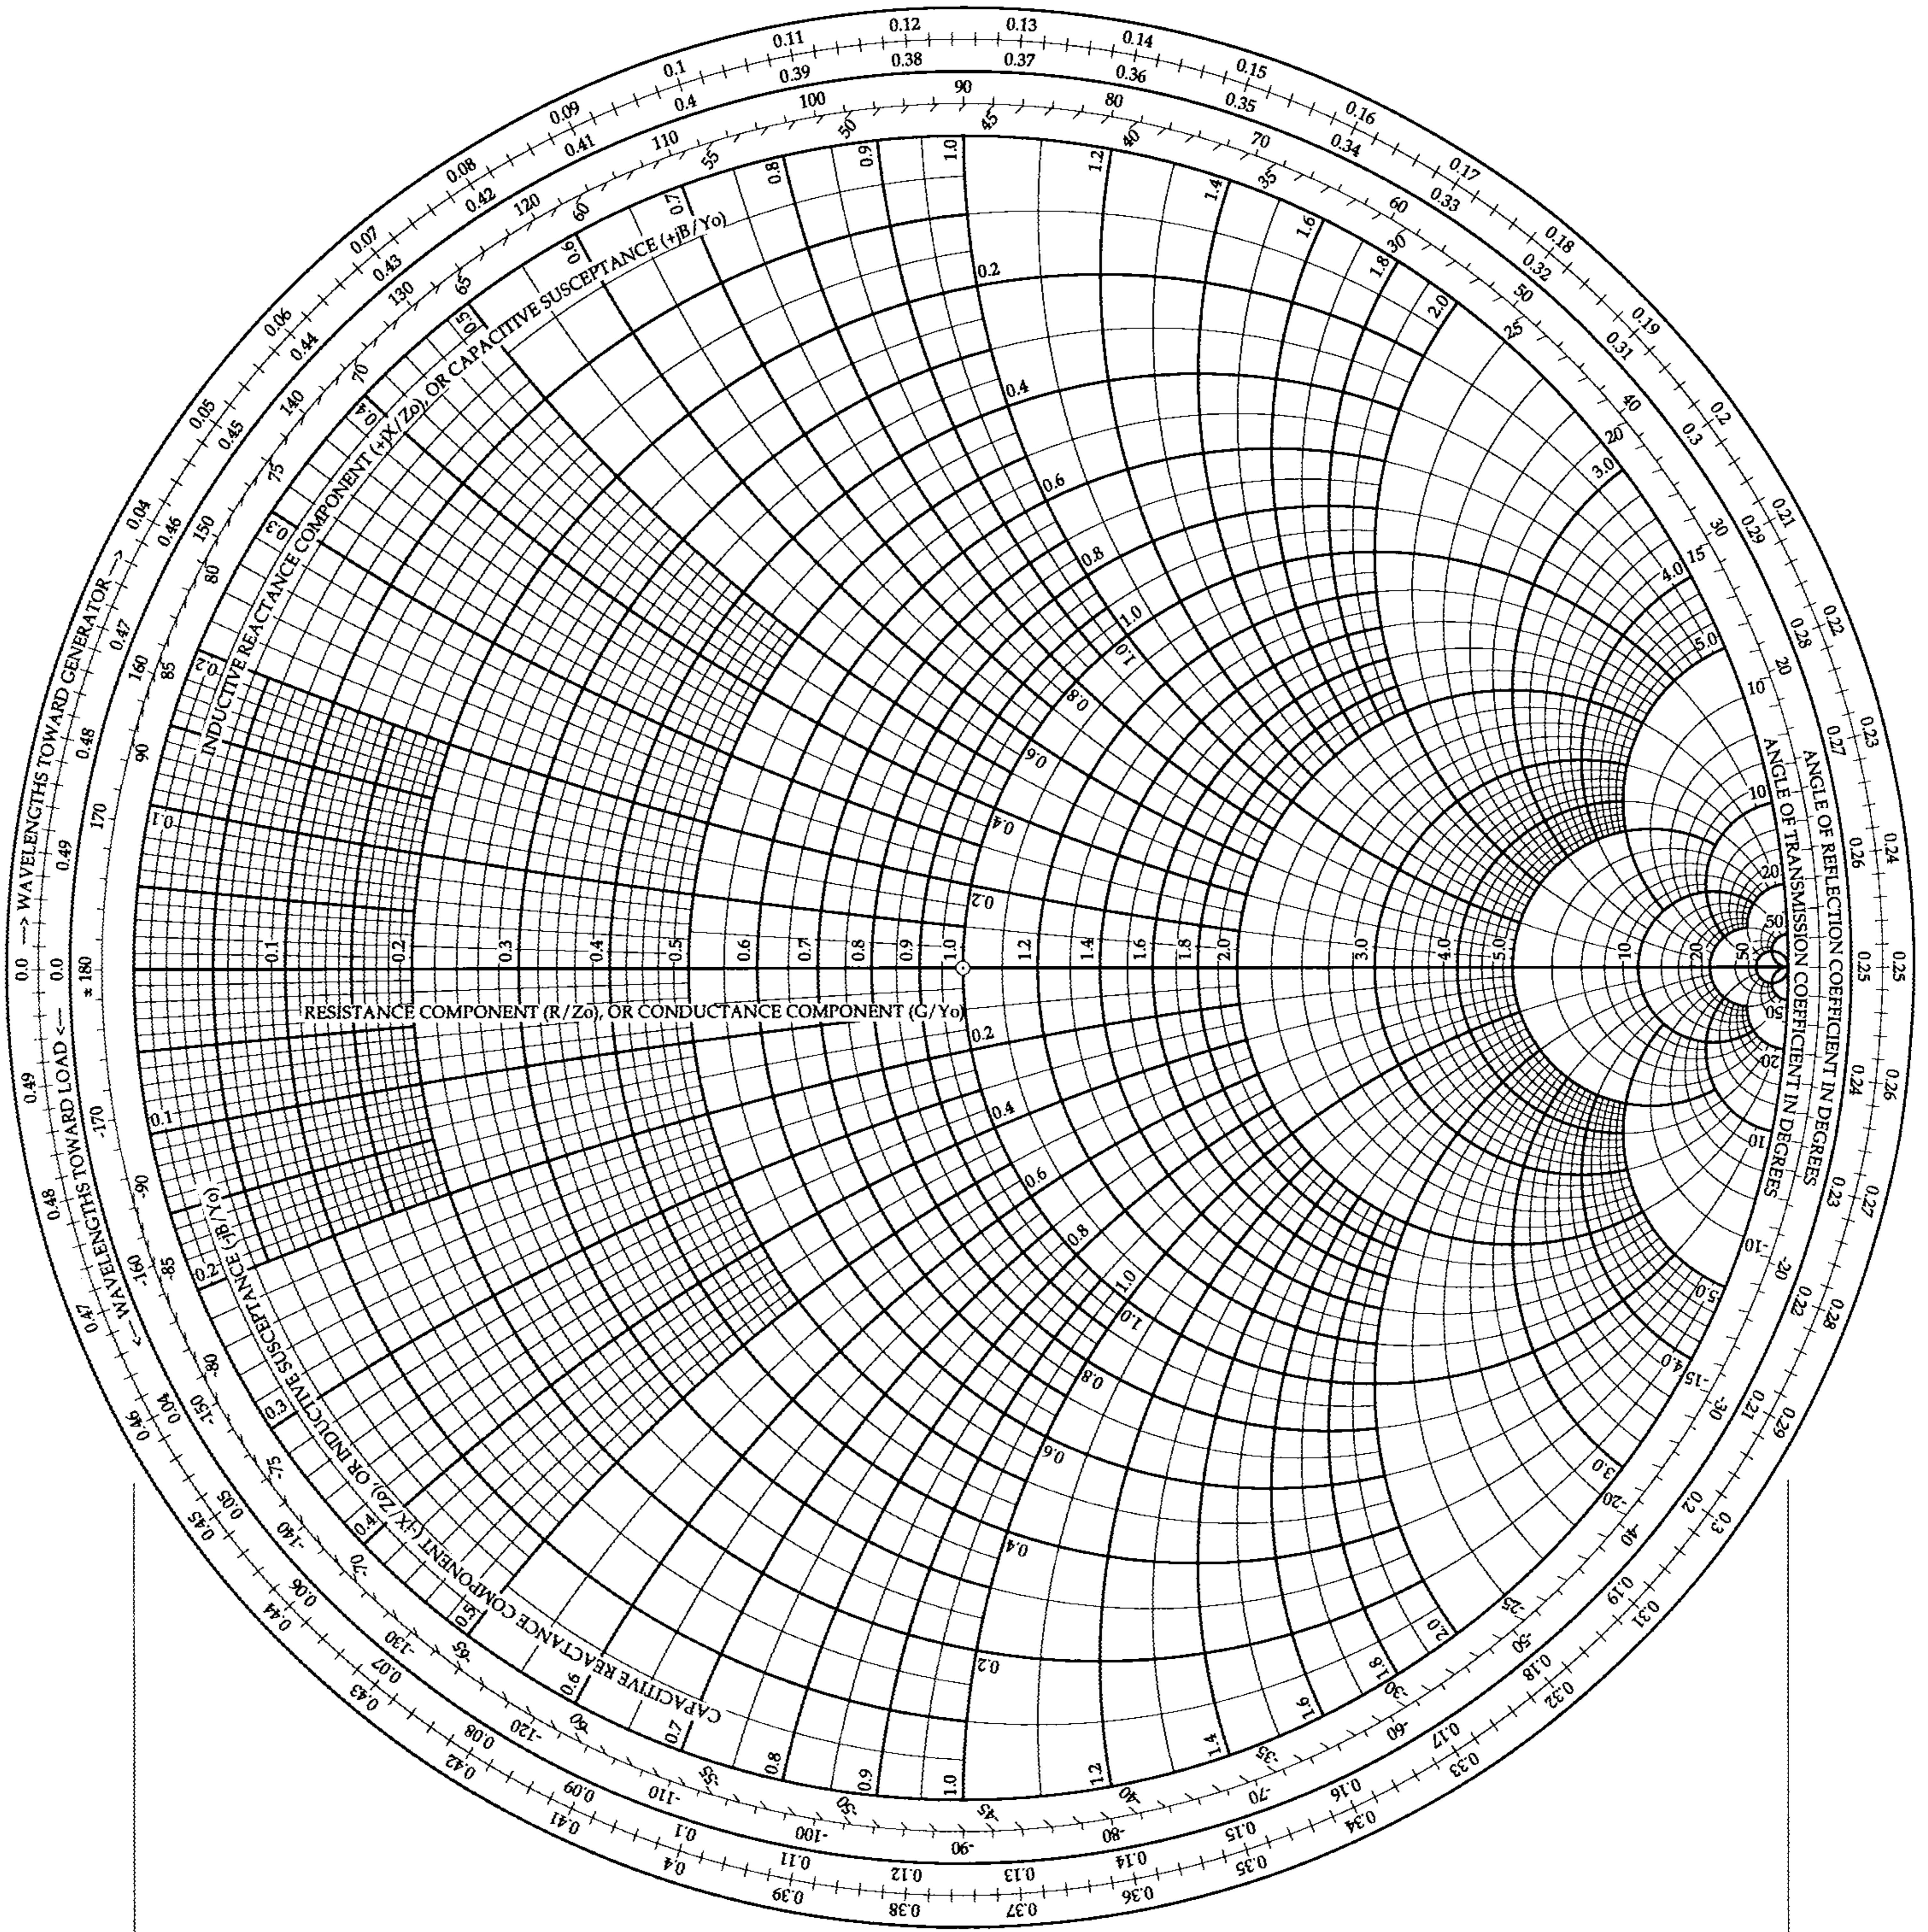

The Complete Smith Chart

Black Magic Design

RADIALLY SCALED PARAMETERS